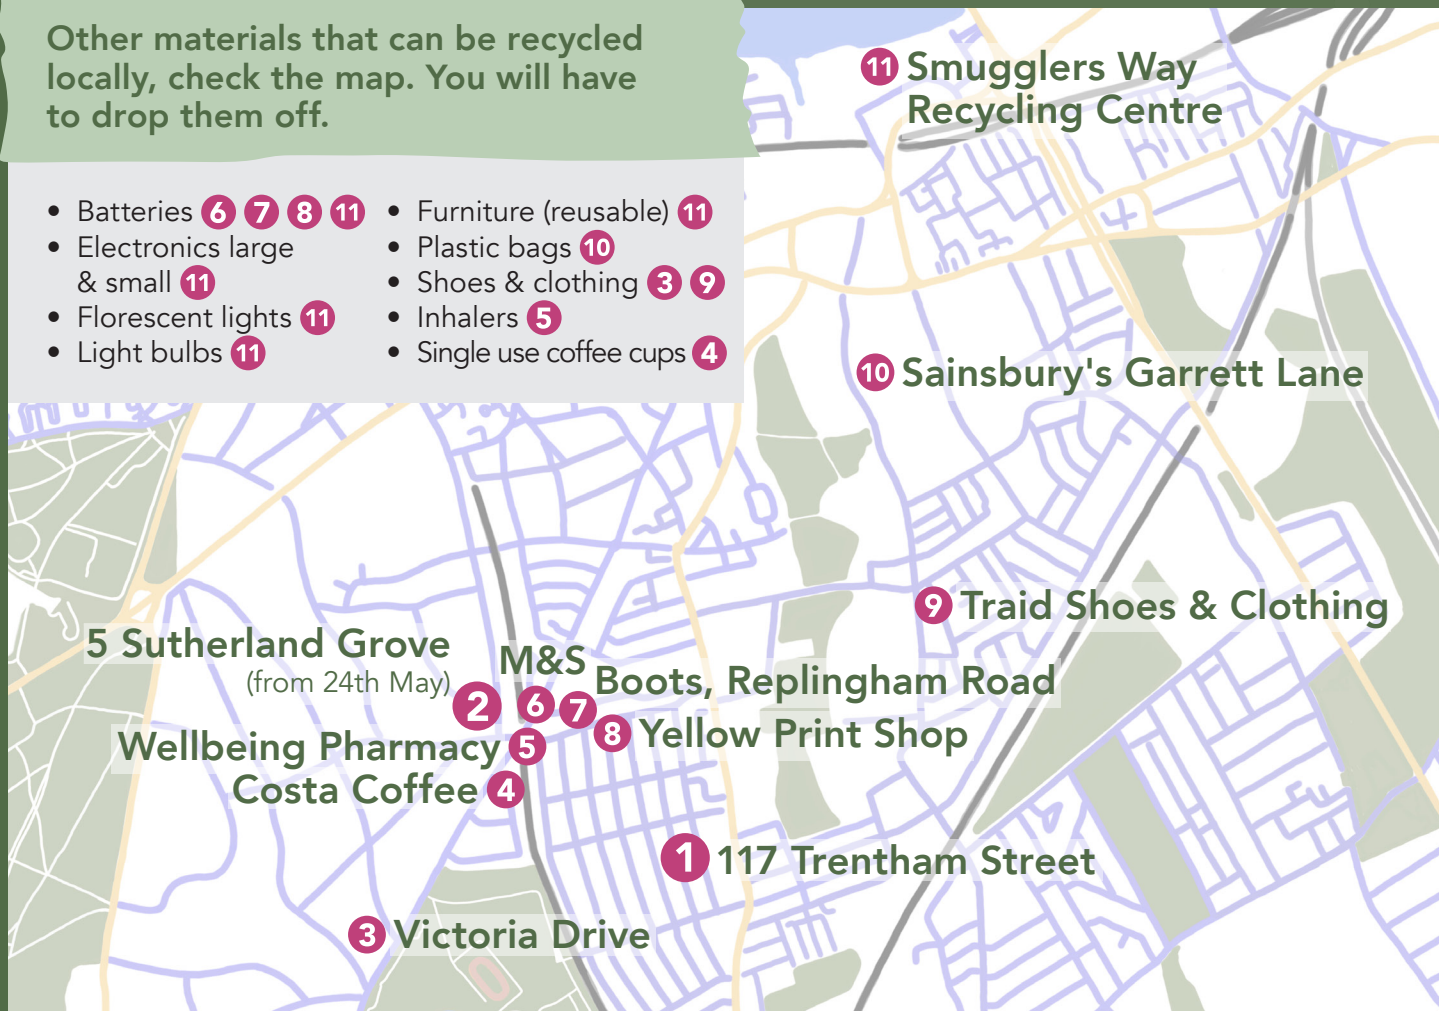

Other materials that can be recycled locally, check the map. You will have to drop them off.

- Batteries **6 7 8 11**
- Electronics large & small **11**
- Florescent lights **11**
- Light bulbs **11**
- Furniture (reusable) **11**
- Plastic bags **10**
- Shoes & clothing **3 9**
- Inhalers **5**
- Single use coffee cups **4**

5 Sutherland Grove
(from 24th May)

M&S

Boots, Replingham Road

Wellbeing Pharmacy

Costa Coffee

Yellow Print Shop

1 117 Trentham Street

3 Victoria Drive

**11 Smugglers Way
Recycling Centre**

10 Sainsbury's Garrett Lane

9 Traid Shoes & Clothing